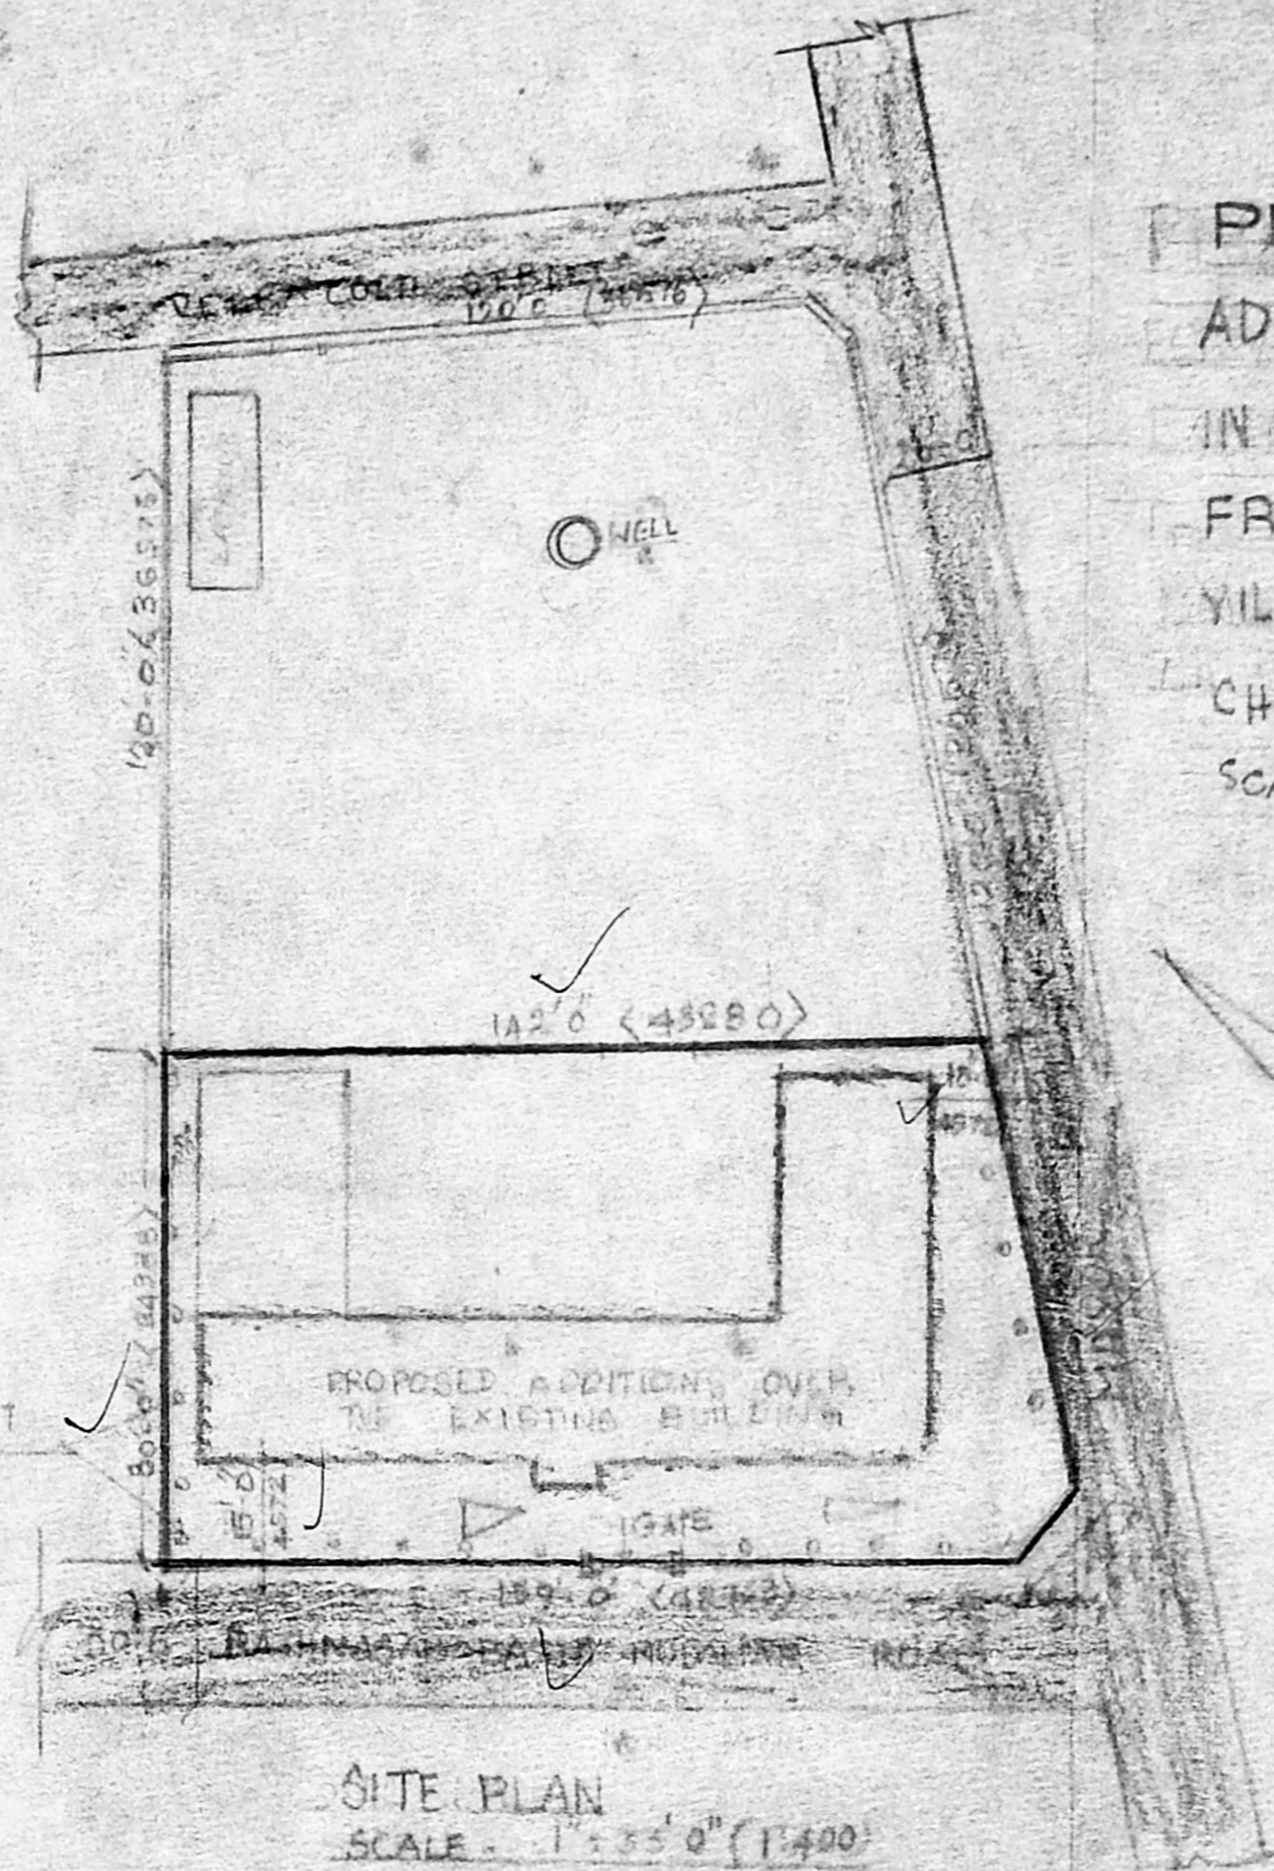

Planning Permit No. C/228851/10/58
APPROVED
SUBJECT TO THE CONDITIONS IN THIS OFFICE LETTER.
No. C/15488/58
FOR MEMBER SECRETARY
CHENNAI METROPOLITAN
DEVELOPMENT AUTHORITY
CHENNAI-600 021.

SCHEDULE OF JOINERY

1	D	DOOR	3'0" X 7'0" (91x210)
2	D	DOOR	2'6" X 7'0" (76x210)
3	W	WINDOW	3'0" X 6'0" (91x182)
4	W	WINDOW	4'0" X 6'0" (120x182)
5	V	VENTILATOR	4'0" X 2'0" (120x60)
6	V	VENTILATOR	2'0" X 2'0" (60x60)

SPECIFICATION
BRICK JELLY CONC 1:4:8 OR FOUNDATION AND FLOORINGS
BRICK WORK IN CM 1:4
ROOFING WITH R.C.C. 100MM THICK
PLASTERING IN CM 1:4 12MM THICK
WOOD WORK WITH COUNTRY WOOD

PLAN SHOWING THE PROPOSED
ADDITIONAL CONSTRUCTION OF FIRST FLOOR
IN EXISTING ADI DRAVIDA SAMCOGA SEVAGA SANGAM
FREE HOSTEL AT R.S.No. 3734/34 OF TONDARPET
VILLAGE, D.NO.19, RATHINA SABAPATHY ROAD,
CHENNAI-600 021.
SCALE 1"=8'-0"

AREA PARTICULARS

FLOOR AREA	12771.86 FT² (1186.42 SQ.M)
BUILTUP AREA	6031.94 FT² (557.376 SQ.M)
EXISTING FIRST FLOOR	3667.88 FT² (340.283 SQ.M)

GROUND FLOOR PLAN EXISTING

PROPOSED FIRST FLOOR PLAN

CMDA 'C' / PP No. /
C. No. C/15488/58
A.P. D.P.