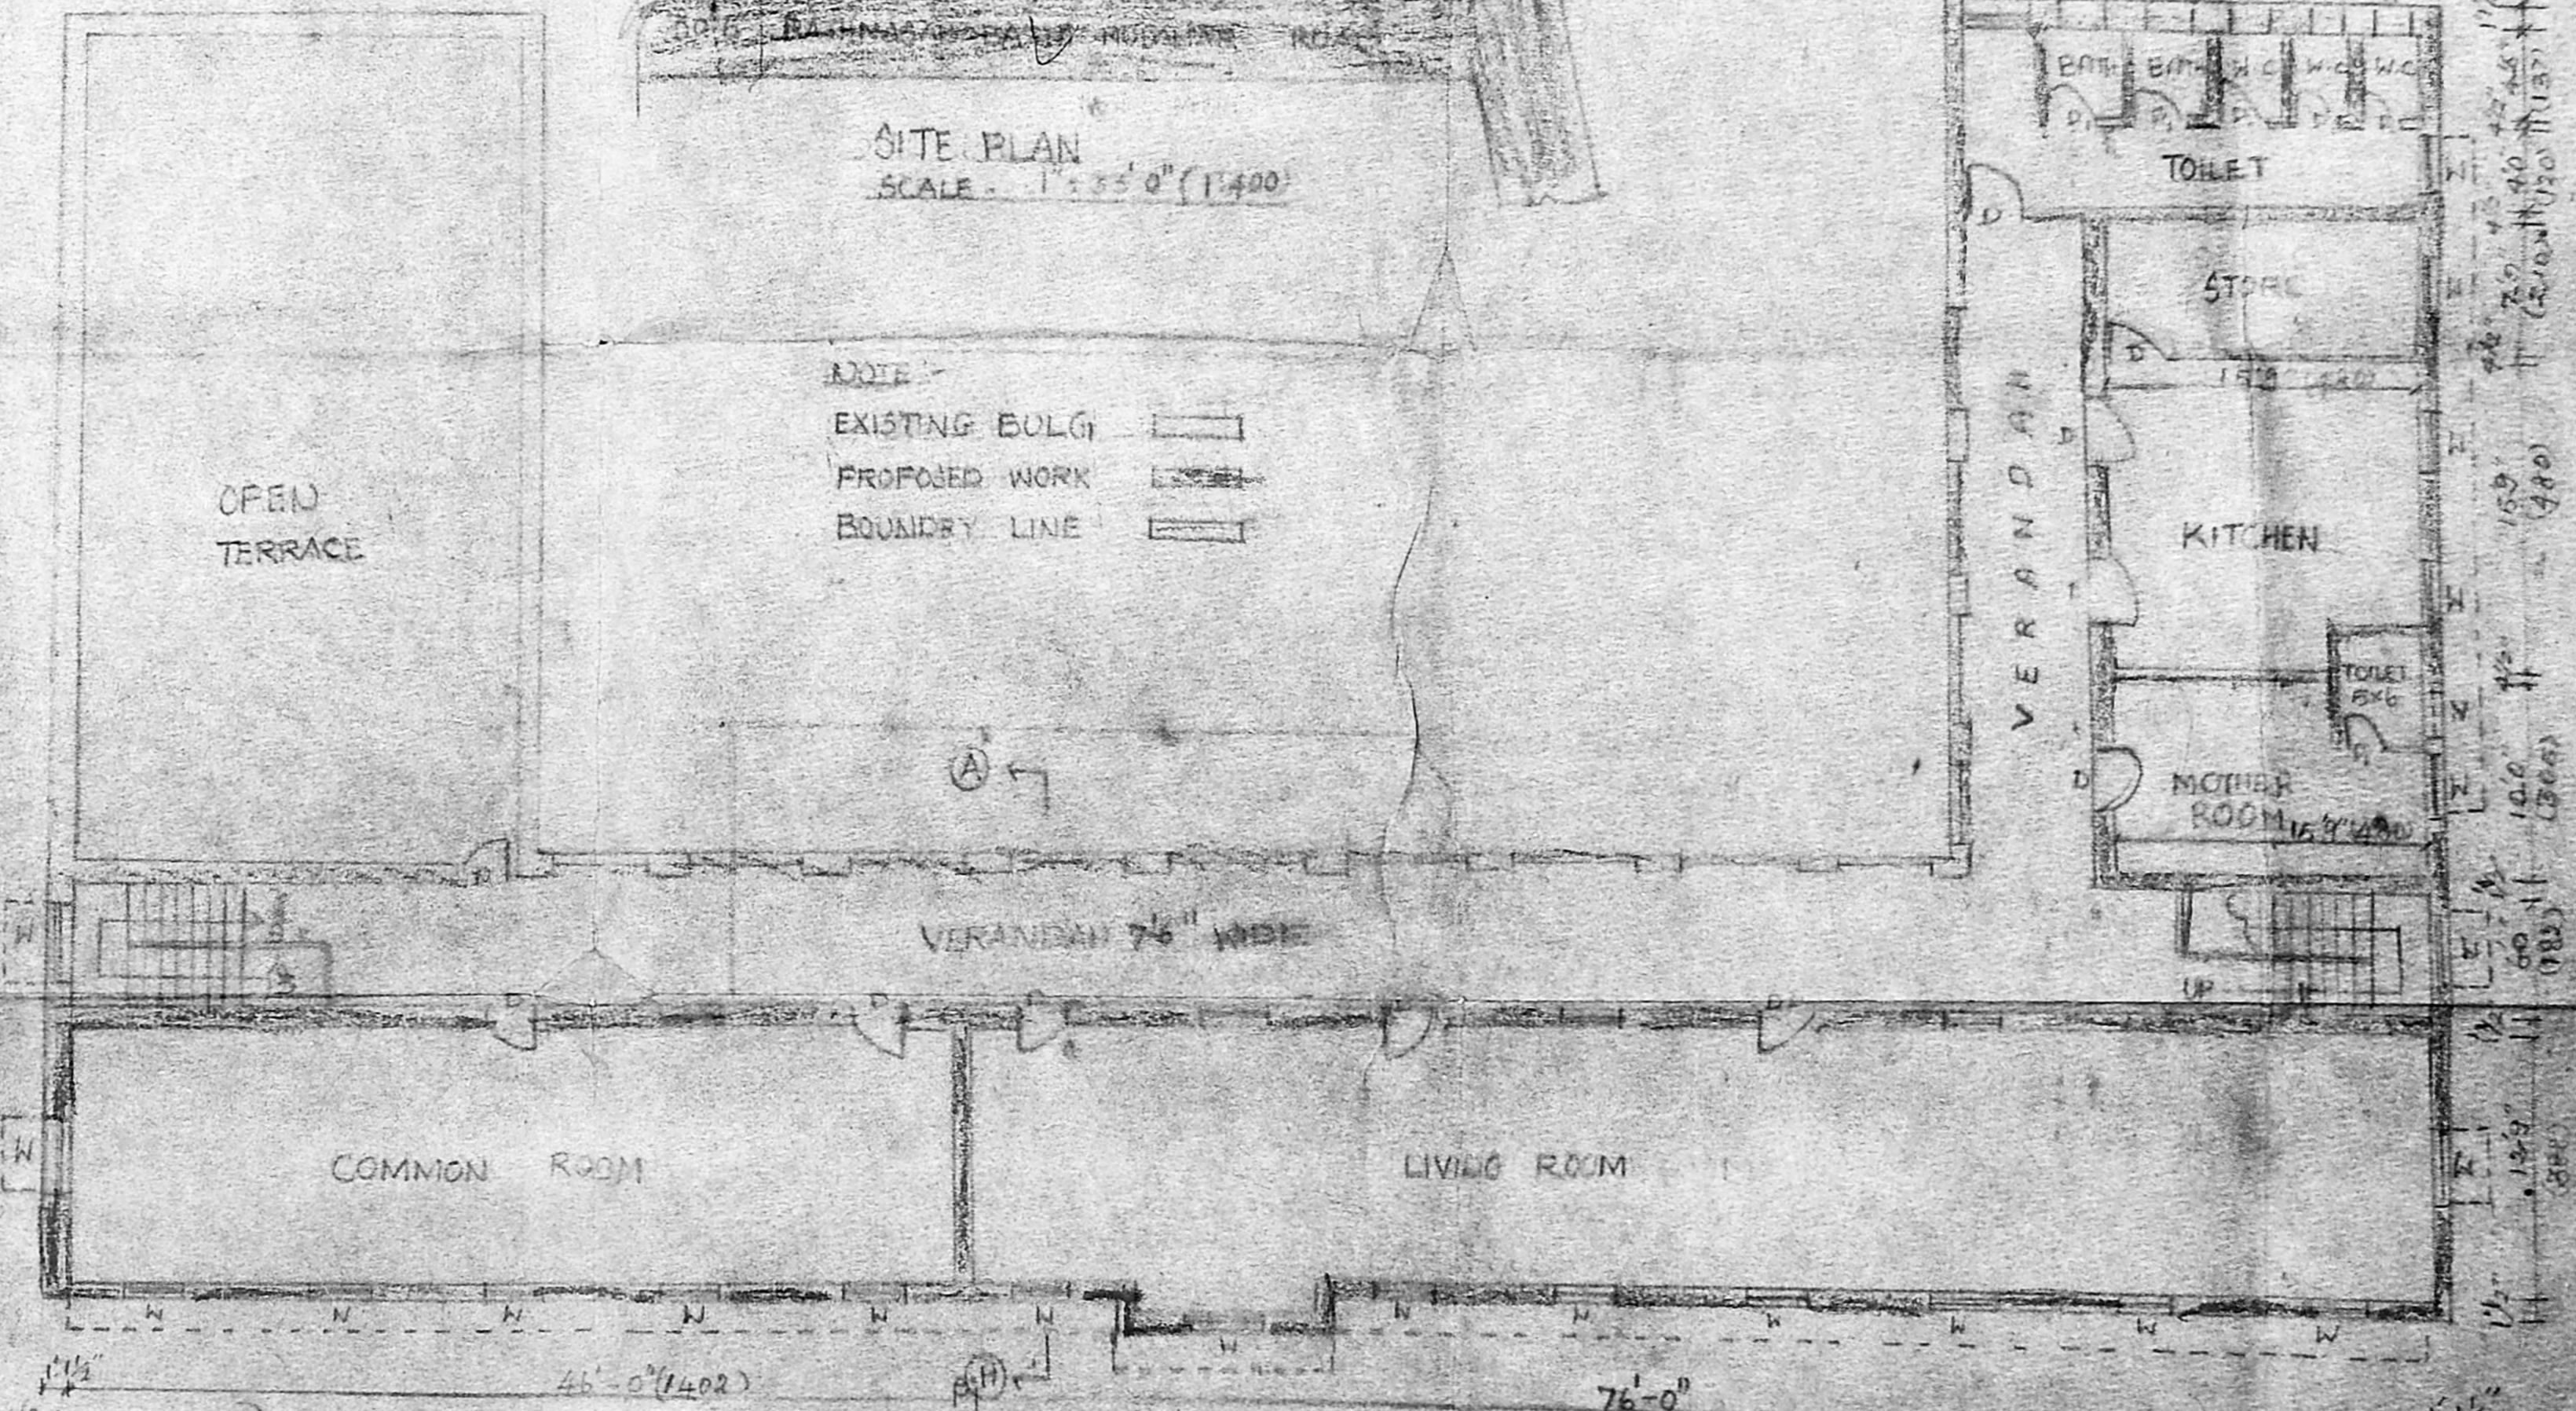

Planning Permit No. C/228851/10/58
APPROVED
SUBJECT TO THE CONDITIONS IN THIS OFFICE LETTER.
No. C/15488/58
FOR MEMBER SECRETARY
CHENNAI METROPOLITAN
DEVELOPMENT AUTHORITY
CHENNAI-600 021.

SCHEDULE OF JOINERY

1	D	DOOR	3'0" X 7'0" (91x210)
2	D	DOOR	2'6" X 7'0" (76x210)
3	W	WINDOW	3'0" X 6'0" (91x182)
4	W	WINDOW	4'0" X 6'0" (120x182)
5	V	VENTILATOR	4'0" X 2'0" (120x60)
6	V	VENTILATOR	2'0" X 2'0" (60x60)

SPECIFICATION
BRICK JELLY CONC 1:4:8 OR FOUNDATION AND FLOORINGS
BRICK WORK IN CM 1:4
ROOFING WITH R.C.C. 100MM THICK
PLASTERING IN CM 1:4 12MM THICK
WOOD WORK WITH COUNTRY WOOD

PLAN SHOWING THE PROPOSED
ADDITIONAL CONSTRUCTION OF FIRST FLOOR
IN EXISTING ADI DRAVIDA SAMCOGA SEVAGA SANGAM
FREE HOSTEL AT R.S.No. 3734/34 OF TONDARPET
VILLAGE, D.NO.19, RATHINA SABAPATHY ROAD,
CHENNAI-600 021.
SCALE 1"=8'-0"

AREA PARTICULARS

FLOOR AREA	12771.86 FT² (1186.42 SQ.M)
BUILTUP AREA	6031.94 FT² (557.376 SQ.M)
EXISTING FIRST FLOOR	3667.88 FT² (340.283 SQ.M)

PROPOSED FIRST FLOOR PLAN

CMDA 'C' / PP No. /
C. No. C/15488/58
A.P. D.P.