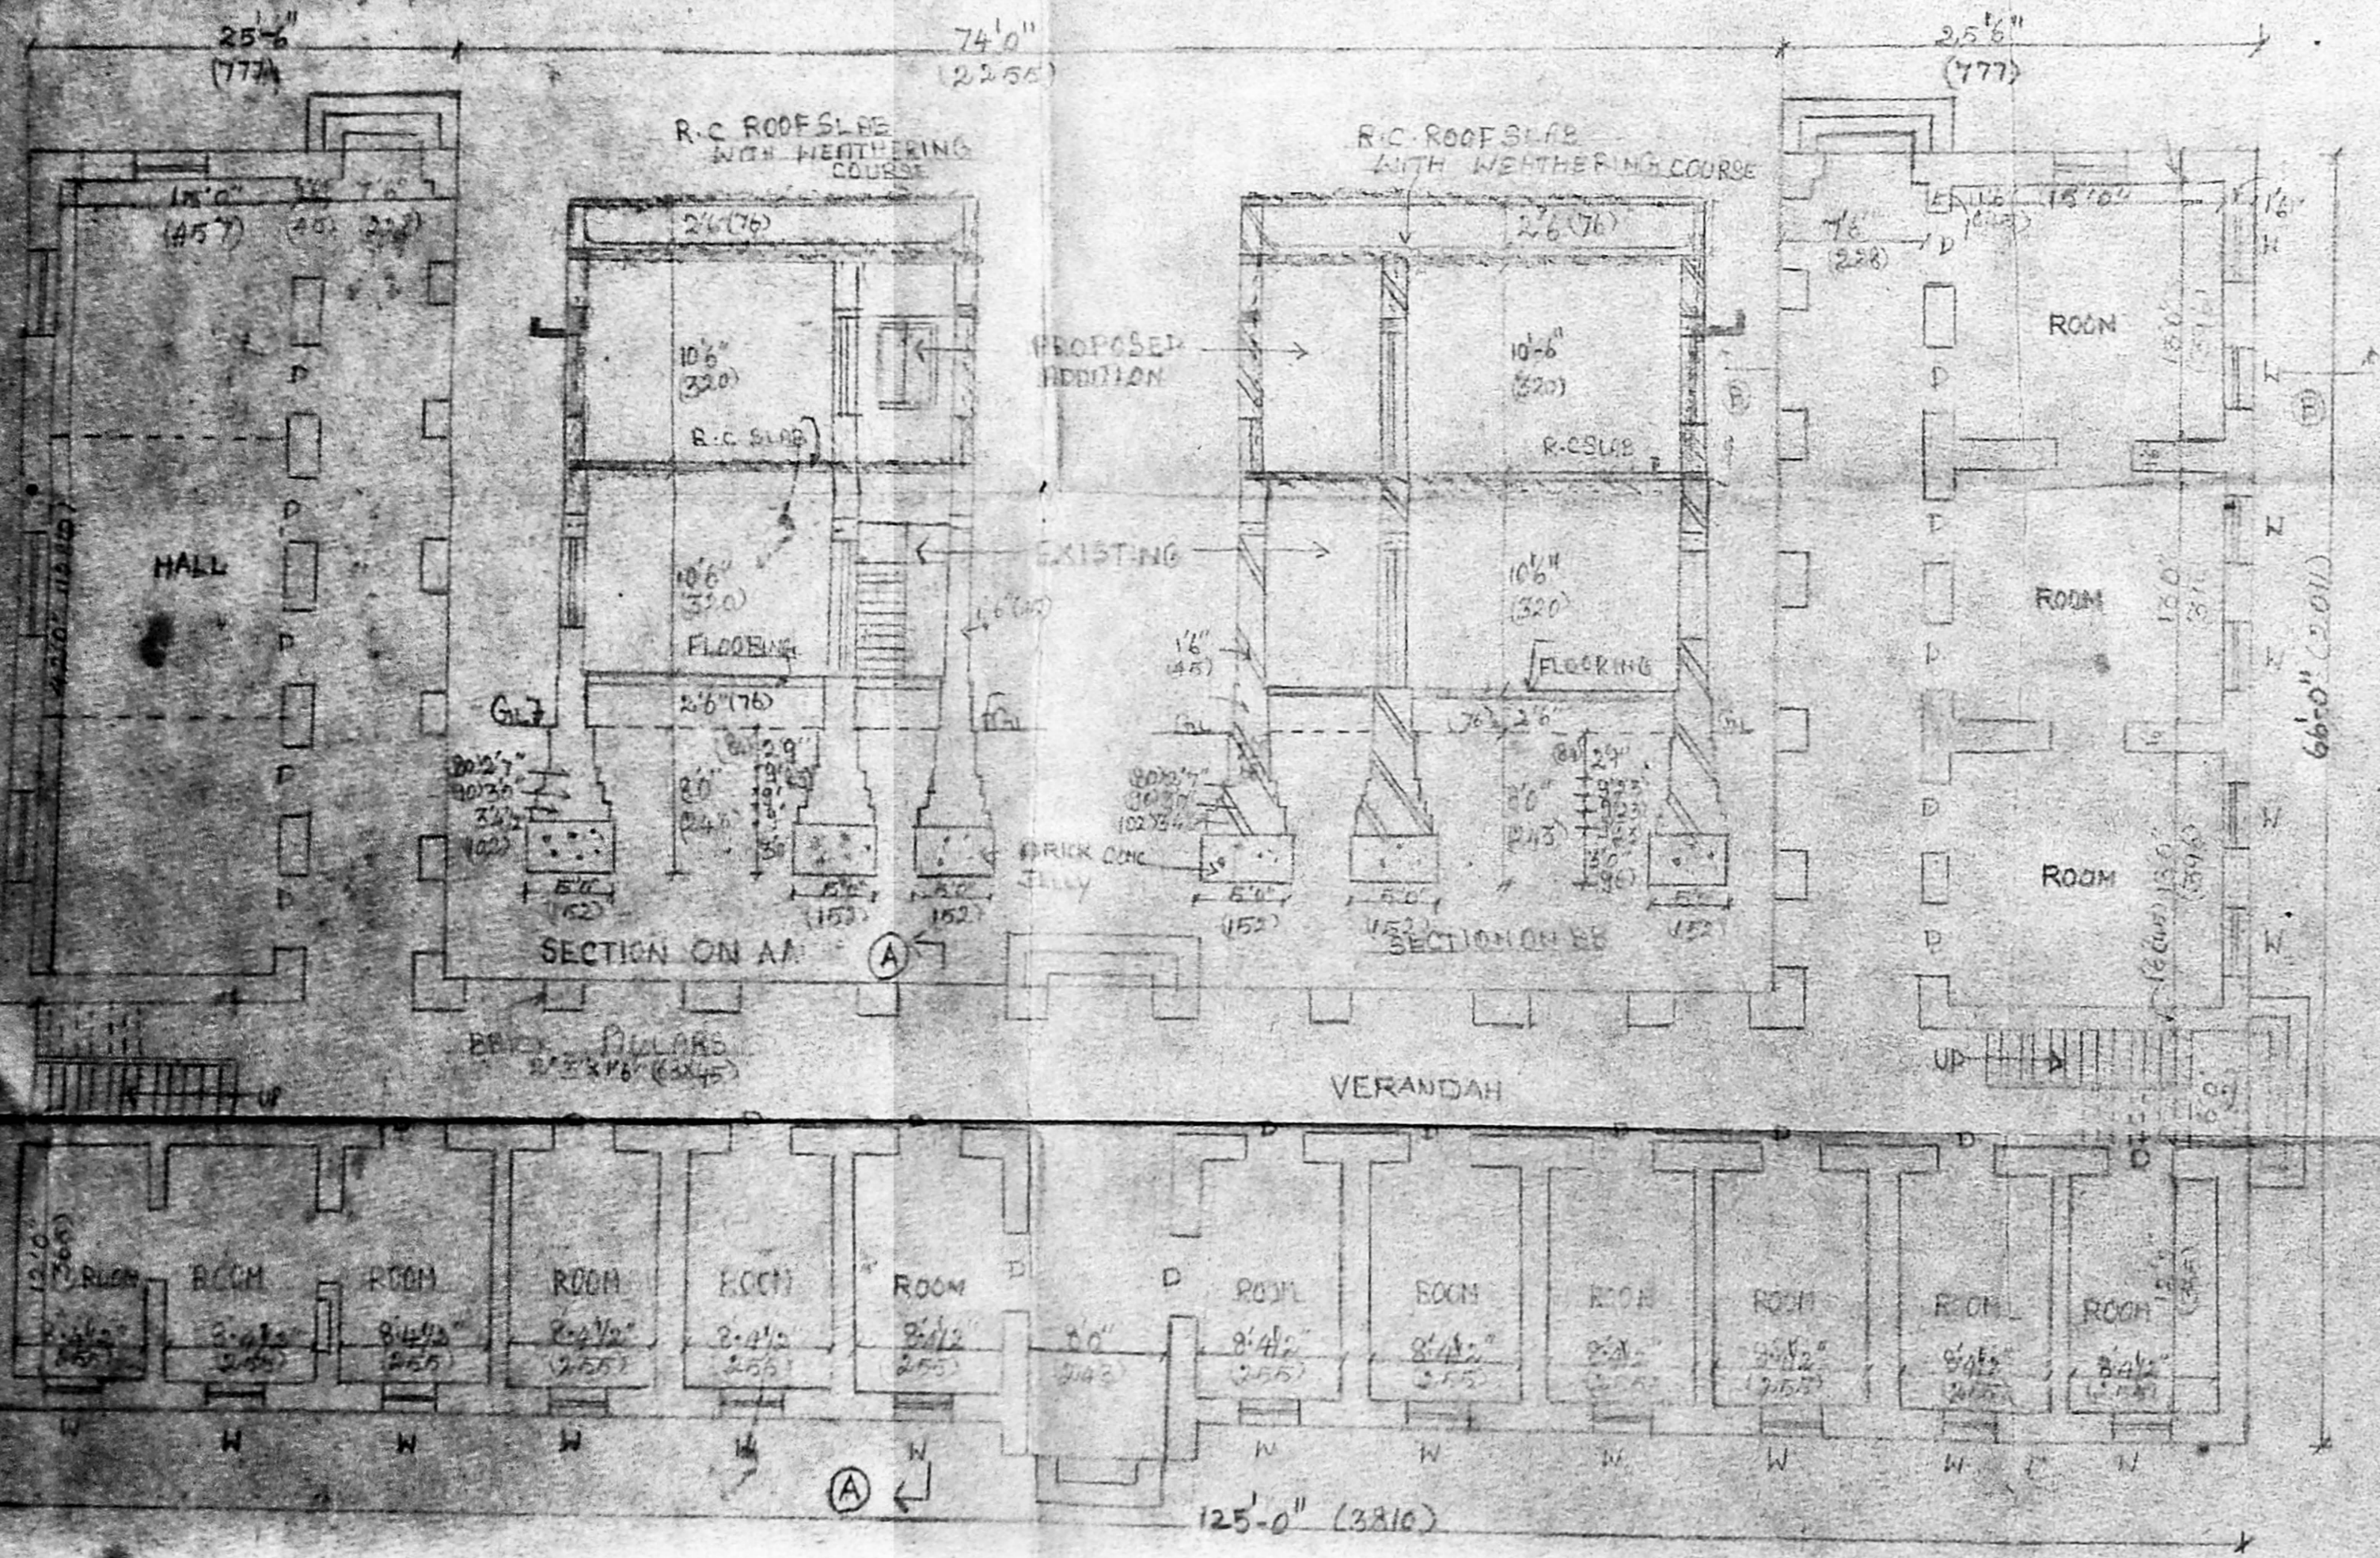

Planning Permit No. C/228851/10/58
APPROVED
SUBJECT TO THE CONDITIONS IN THIS OFFICE LETTER.
No. C/15488/58
FOR MEMBER SECRETARY
CHENNAI METROPOLITAN
DEVELOPMENT AUTHORITY
CHENNAI-600 021.

SCHEDULE OF JOINERY

1	D	DOOR	3'0" X 7'0" (91x210)
2	D	DOOR	2'6" X 7'0" (76x210)
3	W	WINDOW	3'0" X 6'0" (91x182)
4	W	WINDOW	4'0" X 6'0" (120x182)
5	V	VENTILATOR	4'0" X 2'0" (120x60)
6	V	VENTILATOR	2'0" X 2'0" (60x60)

SPECIFICATION
BRICK JELLY CONC 1:4:8 OR FOUNDATION AND FLOORINGS
BRICK WORK IN CM 1:4
ROOFING WITH R.C.C. 100MM THICK
PLASTERING IN CM 1:4 12MM THICK
WOOD WORK WITH COUNTRY WOOD

PLAN SHOWING THE PROPOSED
ADDITIONAL CONSTRUCTION OF FIRST FLOOR
IN EXISTING ADI DRAVIDA SAMCOGA SEVAGA SANGAM
FREE HOSTEL AT R.S.No. 3734/34 OF TONDARPET
VILLAGE, D.NO.19, RATHINA SABAPATHY ROAD,
CHENNAI-600 021.
SCALE 1"=8'-0"

AREA PARTICULARS

FLOOR AREA	12771.86 FT² (1186.42 SQ.M)
BUILTUP AREA	6031.94 FT² (557.376 SQ.M)
EXISTING FIRST FLOOR	3667.88 FT² (340.283 SQ.M)

GROUND FLOOR PLAN EXISTING

CMDA 'C' / PP No. /
C. No. C/15488/58
A.P. D.P.